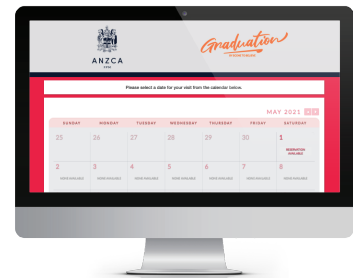

Graduation Photography Information Sheet

ANZCA's official photography partner, Scene to Believe, provides a range of professional photography experiences plus photo and testamur frames. Scene to Believe will be available before and after your Ceremony to capture your important moments with family and friends and offer a range of packages and prices.

ANZCA
FPM